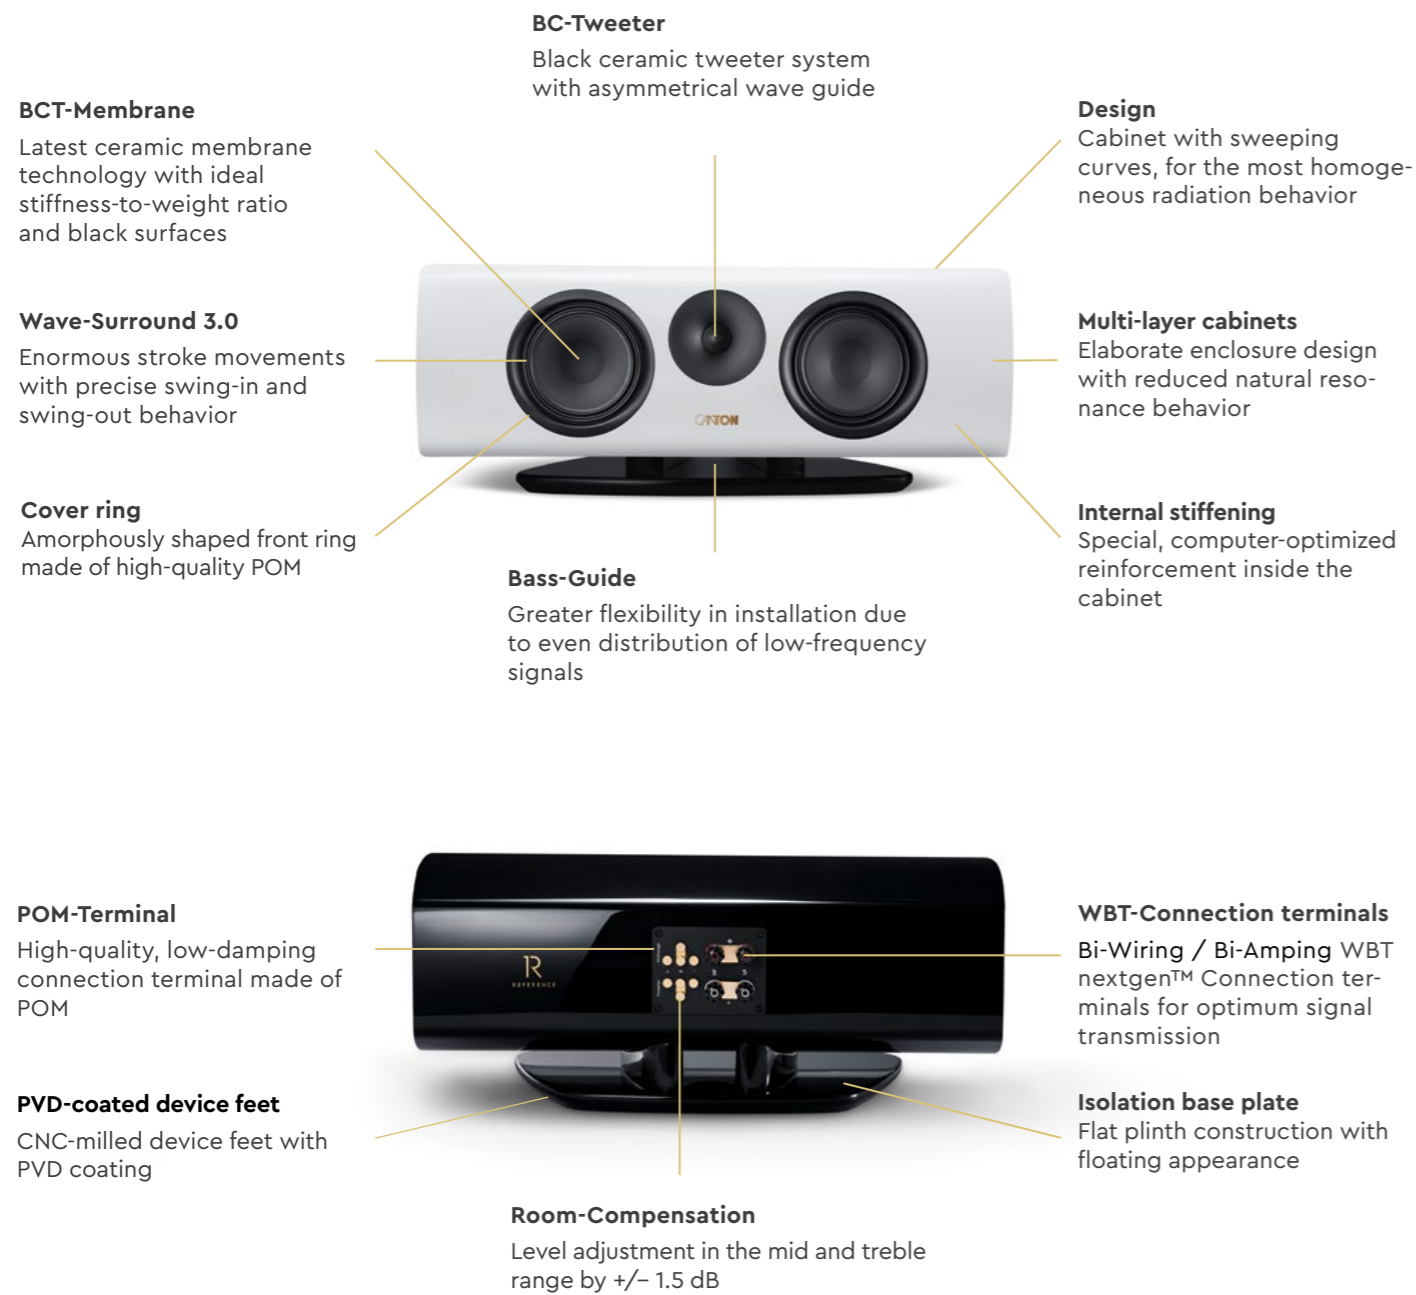

R

REFERENCE

Productinformation

REFERENCE CENTER

CANTON

Highlights

Perfection down the smallest detail

Variants

Surfaces for every Taste

White Satin

Black, magnetic fabric cover

Black Piano

Black, magnetic fabric cover

The Reference speakers in your living room

The code allows you to place the new Reference models in any room you are in using augmented reality. Just point your smartphone camera at the QR code to scan it and experience the Reference up close. How about in your living room, for example? Try it out right now! *

* Currently supported by the following devices:
iPhone from iOS 12+ and Android phones from Android 8.0+ with ARCore 1.9 support

Technical Data

Reference Center

Principle	3-way, bass reflex system		
------------------	---------------------------	--	--

Dimensions	Height	27 cm	(with baseplate)
	Width	70 cm	(with baseplate)
		70 cm	(without baseplate)
Depth	39 cm	(with baseplate)	
	39 cm	(without baseplate)	

Colours	White Satin, Black Piano		
----------------	--------------------------	--	--