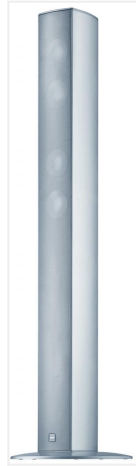

CD 300

€0.01 *
inkl. MwSt.

CANTON

CANTON

Type	Floorstanding speaker
Nom. /Music power handling	110 / 170 watts
SPL (1 watt/1m)	87.5 db
Frequency response	30...30.000 Hz
Crossover frequency	400 / 3.300 Hz
Woofers	2 x 110 mm (4"), aluminum
Midrange	2 x 110 mm (4"), aluminum
Tweeter	1 x 25 mm (1"), aluminum
Special Features	Magnetically shielded Aluminum speaker base plate
Nominal Impedance	4...8 ohms
Dimensions (WxHxD)	12.5 x 120 x 16 cm (4.9" x 47.2" x 6.3")
Weight	12.5 kg