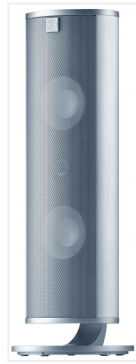

CD 250

€0.01 *
inkl. MwSt.

CANTON

CANTON

Type	Centerspeaker
Nom. /Music power handling	70 / 130 watts
SPL (1 watt/1m)	87 db
Frequency response	45...30.000 Hz
Crossover frequency	400 / 3.500 Hz
Woofers	1 x 110 mm (4"), aluminum
Midrange	1 x 110 mm (4"), aluminum
Tweeter	1 x 25 mm (1"), aluminum
Special Features	Magnetically shielded Polymer protection Table top stand included Wall brackets included
Nominal Impedance	4...8 ohms
Dimensions (WxHxD)	43 x 14 x 10 cm (16.9" x 5.5" x 3.9")
Weight	3.5 kg