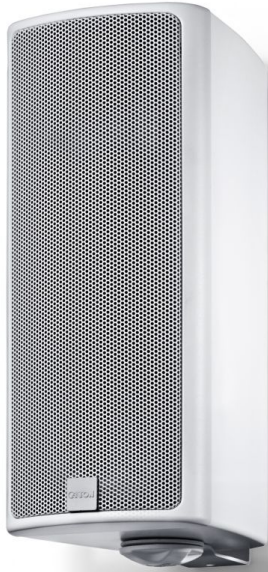

CANTON

Pro L.2

€259.00 *
inkl. MwSt.

Type	Universal loudspeaker for in and outdoor
Nom. /Music power handling	70 / 150 watts
SPL (1 watt/1m)	87.5 db
Frequency response	40...26.000 Hz
Crossover frequency	3.000 Hz
Woofers	2 x 110 mm (4"), Aluminum (Wave surround)
Tweeter	1 x 25 mm (1"), Fabric
Special Features	Moisture protection Optimized for outdoor Polymer protection Safety cord included Wall brackets included
Nominal Impedance	8 ohms
Dimensions (WxHxD)	13 x 31 x 16.5 cm (5.1" x 12.2" x 6.5")
Weight	2 kg