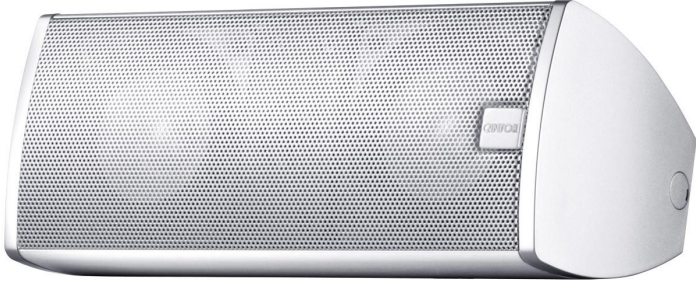

CANTON

Movie CD 102

€0.01 *
inkl. MwSt.

Type	Home-Cinema-System with active subwoofer system
Engineering Principle	Front: 2-way closed Center: 2-way closed Surround: 2-way closed Subwoofer: Bandpasssystem
Musical output	Subwoofer: 100 watts
Crossover frequency	Front: 3.900 Hz Center: 3.900 Hz Surround: 3.900 Hz Subwoofer: 80...140 Hz (adjustable)
Woofers	Front: 1 x 80 mm (3"), aluminum Center: 2 x 80 mm (3"), aluminum Surround: 1 x 80 mm (3"), aluminum Subwoofer: 1 x 200 mm (8"), aluminum
Tweeter	Front: 1 x 15 mm, Aluminium Center: 15 mm, Aluminium Surround: 15 mm (1"), Aluminium
Special Features	Front: Magnetically shielded Polymer protection Wall brackets included Center: Magnetically shielded Surround: Magnetically shielded Polymer protection Wall brackets included Subwoofer: Adjustable crossover frequency Adjustable bass level SC-technology 350 watt multi-channel amplifier Simple remote control operation Magnetically shielded Sophisticated Plug & Play solution SC-technology Integrated FM tuner (RDS) Fully active 2.1 music and home theater system
Nominal Impedance	4...8 ohms
Dimensions (WxHxD)	Front: 9 x 13.5 x 10 cm (3.5" x 5.3" x 3.9") Center: 22 x 9 x 10 cm (8.7" x 3.5" x 3.9") Surround: 9 x 13.5 x 10 cm (3.5" x 5.3" x 3.9") Subwoofer: 24 x 42.5 x 42 cm (9.4" x 16.7" x 16.5")

Weight

Front: 1.0 kg
Center: 1.7 kg
Surround: 1.0 kg
Subwoofer: 10.4 kg