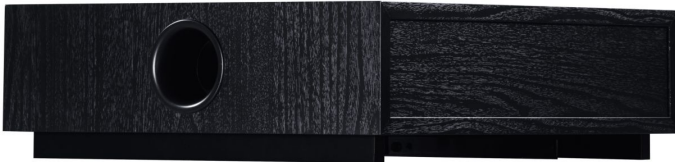

ASF 75 SC

- Bass reflex with passive radiator
- 7.5" Titanium system
- 120 watt music power handling
- 43 x 15.5 x 41 cm (W x H x D)

€399.00 *

inkl. MwSt.

Type	InWall- / OnWall Loudspeaker
Engineering Principle	2-way closed system
Nom. / Music power handling	50 / 100 watts
Nenn- / Musikleistung	60 / 120 watts
SPL (1 watt/1m)	87 db
Frequency response	45...40.000 Hz
Crossover frequency	3.200 Hz
Woofers	1 x 110 mm (4"), Aluminum (Wave surround)
Tweeter	1 x 25 mm (1"), aluminum-manganese
Connection	2 high level inputs (loudspeaker cable) 2 low level inputs (chinch)
Features	Automatic on/off switch adjustable volume Adjustable crossover frequency
Special Features	integrated wallmount, mounting angle inclusive Fabric cover
Warranty	2 Jahre
Nominal Impedance	4...8 ohms
Dimensions (WxHxD)	25 x 25 x 8.8 cm (9.8" x 9.8" x 3.5")
Installation opening	20.4 x 20.4 cm (8" x 8")
Installation depth	7.2 cm (2.8")
Weight	2.3 kg
Power consumption	0,35 watts